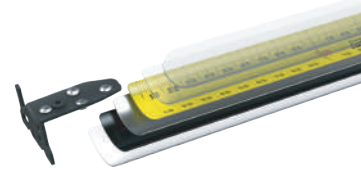

**36m
DROP
TESTED**

**Bolstered Case and
Fastening Points**

36m drop tested for
extreme durability

GEN1 VS GEN2

Learn More

Tether Capable

Integrated thru-hole can be used as a tether loop attachment point when working at height or as a pivot for scribing arcs

Improved blade integrity provides longer reach while improving blade retraction and legibility

* Based on maximum performance

2-Sided Blade

Dual-sided blade printed with vertical quick read scale on underside for overhead and hard-to-reach measurements.

Diamond Coated End Hook

Features 360-degree grasping power and nests flush with tape case for ultimate durability

SHOCKFORCE G2 Nite Eye - Black blade

G2NE832M

G2NE1032M

The G2 Nite Eye tapes have a matte finish, white on black markings to increase the tape's visibility in all light conditions

SHOCKFORCE G2 Nite Eye Magnetic - Black blade

G2MAGNE832M

New G2 Magnetic tapes are perfect for measuring metal studs or drop ceiling grids and can double as a pick-up tool

SHOCKFORCE™ G2

G2SF832M

G2SF1032M